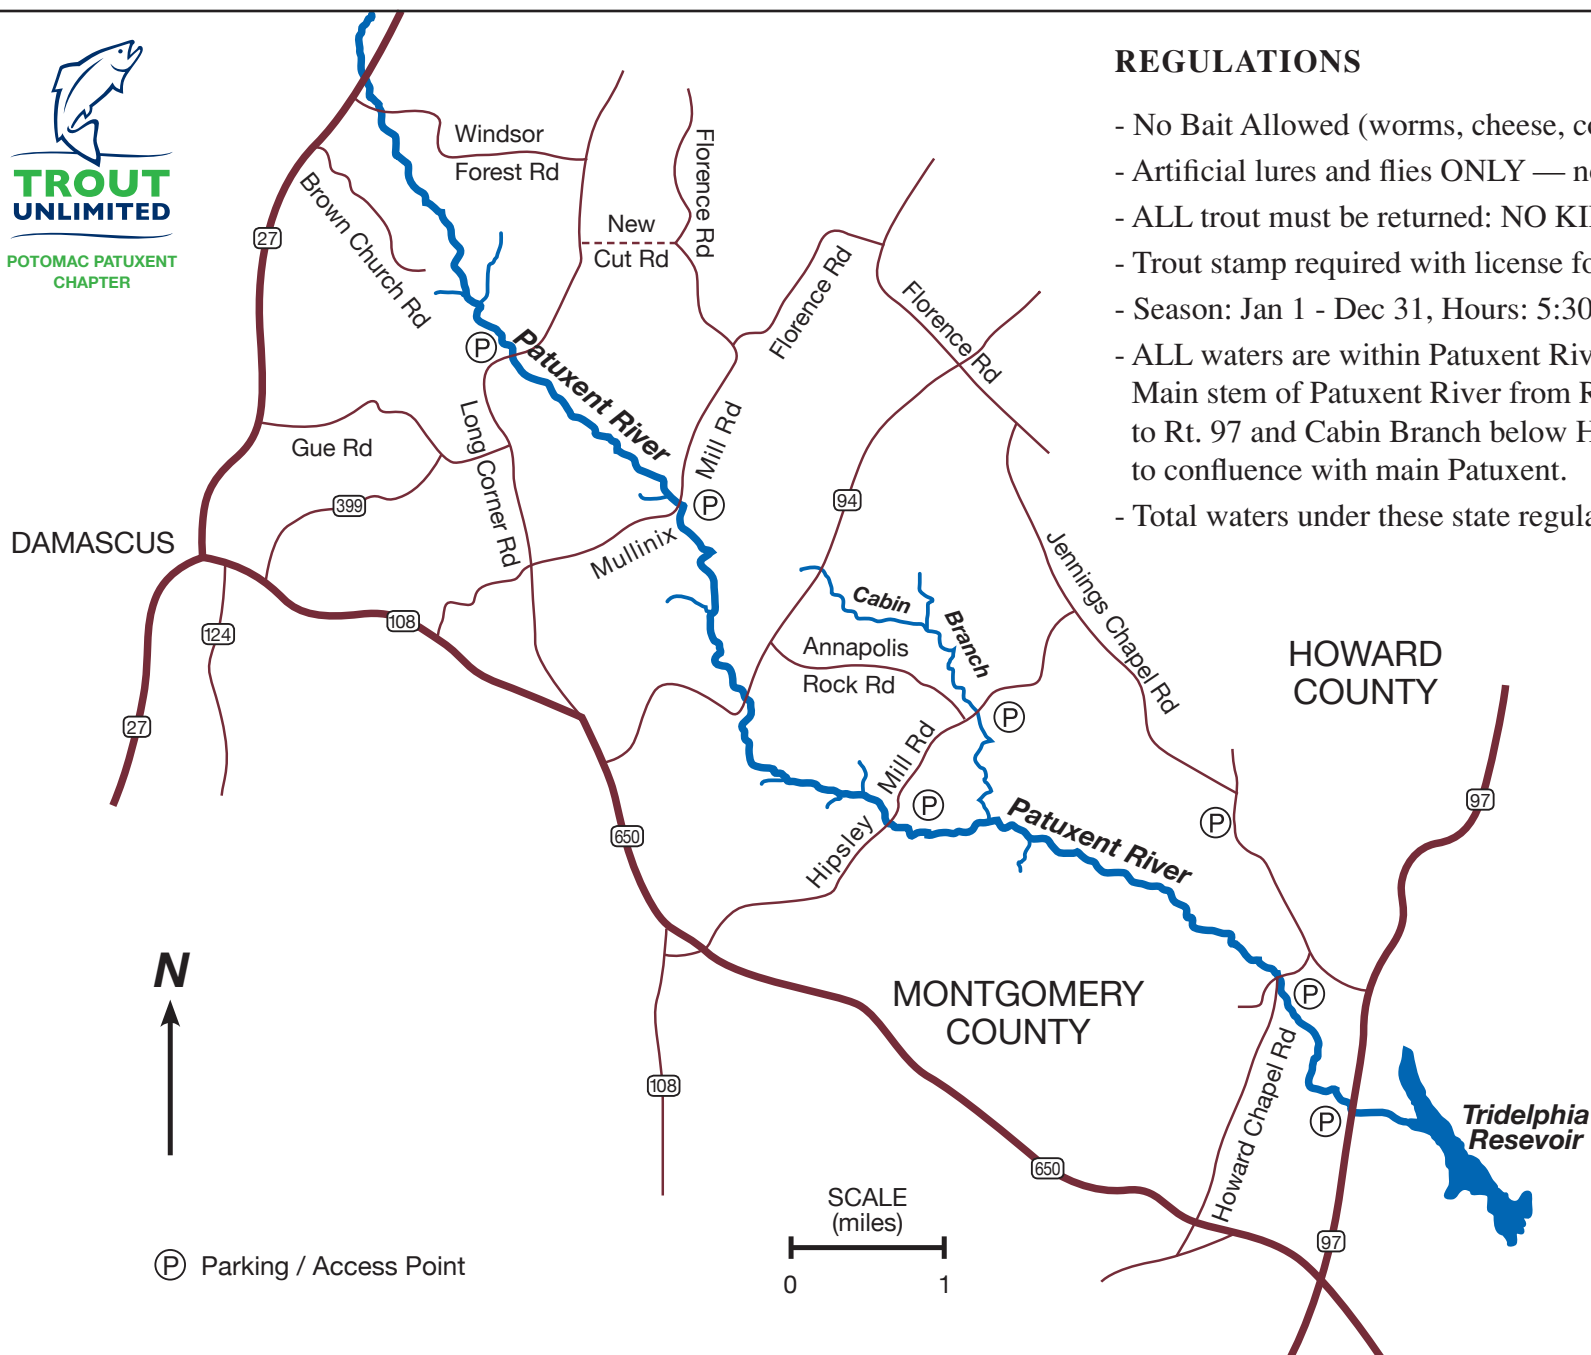

UPPER PATUXENT SPECIAL TROUT MANAGEMENT AREA

REGULATIONS

- No Bait Allowed (worms, cheese, corn, minnows, etc.)
- Artificial lures and flies ONLY — no scent allowed
- ALL trout must be returned: NO KILL
- Trout stamp required with license for age 16 and over
- Season: Jan 1 - Dec 31, Hours: 5:30 am - 10:00 pm
- ALL waters are within Patuxent River State Park:
Main stem of Patuxent River from Rt. 27 downstream to Rt. 97 and Cabin Branch below Hipsley Mill Bridge to confluence with main Patuxent.
- Total waters under these state regulations: 13 miles

(P) Parking / Access Point

SCALE (miles)
0 1